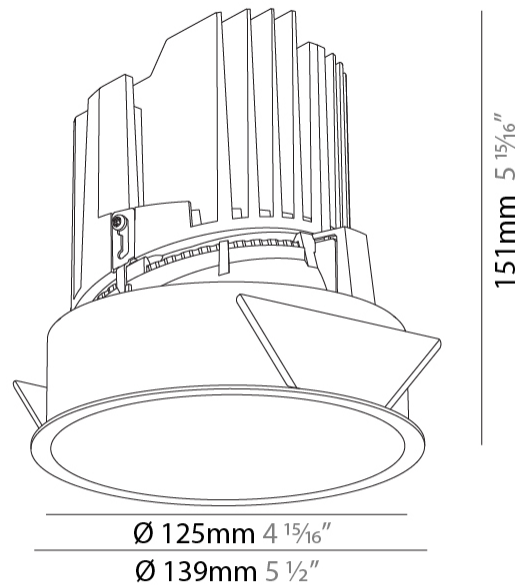

PHYSICAL

Shape: Round
Diameter (mm): 139
Diameter (in): 5 1/2
Height (mm): 151
Height (in): 5 15/16
Ceiling Thickness (mm): 10 / 12.5 / 15
Ceiling Thickness (in): 3/8 or 1/2 or 9/16
Min. Recessing Depth (mm): 170
Min. Recessing Depth (in): 6 11/16
Light Distribution: Downlight
Weight (kg): 0.926
Weight (lbs): 2.04
Fixture Finish: SSR / BKV / CWI / CRY / HAB / UFT / ITA / RUA / FTG / MYG / LOD / PUS / FRO / FUP / KIA / POP / BLS / SPG / MEY / GOH / GUM / CHC / COM / ABZ / JAG / OBR / MOS / ROR
Fixture Material: Aluminum Die Cast
Cut-out Measurements: 130mm / 5 1/8"

ELECTRICAL

Lamp Type: LED (Zhaga Standard)
Input Wattage (W): 28.6
Total Output Wattage (W): 26.4
Dimming: Tri-Mode (Non-Dimming and Phase Dimming (120Vac only) and 0-10V Dimming)
Driver Included: No
Driver Location: Recessed Housing
Driver Type: Constant Current - Universal
Driver Class: Class 2
Housing: See components
Input Voltage (V): 120 - 277
Constant Current (MA): 700

LED

Number of LEDs: 1
Color Temperature (°K): 2700 / 3000 / 3500 / 4000
Max. Delivered Lumen (lm): 2030 / 2080 / 2186 / 2230
Nominal Lumen (lm): 3210 / 3290 / 3459 / 3530
CRI: >90 CRI
Efficiency (%): 0.631
Lamp Life (hrs): 50000

OPTICAL

Reflector: 20 / 25 / 40

RATINGS AND CERTIFICATIONS

Certified By: Certified for North American Standards
IP rating: IP20