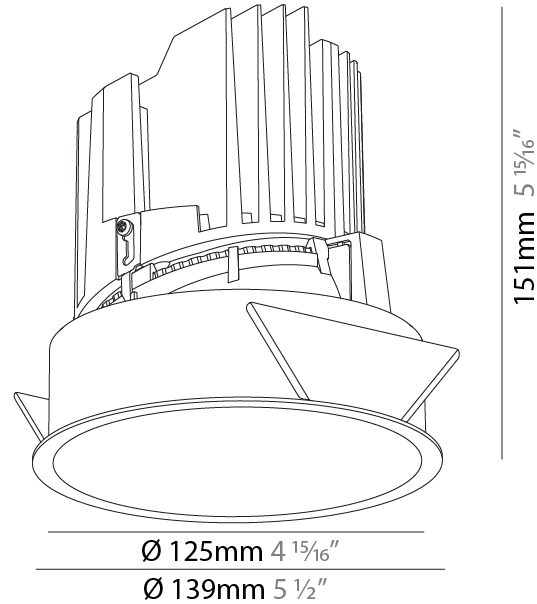

PHYSICAL

Shape: Round
Diameter (mm): 139
Diameter (in): 5 1/2
Height (mm): 151
Height (in): 5 15/16
Ceiling Thickness (mm): 10 / 12.5 / 15
Ceiling Thickness (in): 3/8 or 1/2 or 9/16
Min. Recessing Depth (mm): 170
Min. Recessing Depth (in): 6 11/16
Light Distribution: Downlight
Weight (kg): 0.946
Weight (lbs): 2.09
Fixture Finish: SSR / BKV / CWI / CRY / HAB / UFT / ITA / RUA / FTG / MYG / LOD / PUS / FRO / FUP / KIA / POP / BLS / SPG / MEY / GOH / GUM / CHC / COM / ABZ / JAG / OBR / MOS / ROR
Fixture Material: Aluminum Die Cast
Cut-out Measurements: 130mm / 5 1/8"

ELECTRICAL

Lamp Type: LED (Zhaga Standard)
Input Wattage (W): 13.2 / 16.5
Total Output Wattage (W): 12 / 14
Dimming: Tri-Mode (Non-Dimming and Phase Dimming (120Vac only) and 0-10V Dimming)
Driver Included: No
Driver Location: Recessed Housing
Driver Type: Constant Current - Universal
Driver Class: Class 2
Housing: See components
Input Voltage (V): 120 - 277
Constant Current (MA): 350

LED

Number of LEDs: 1
Color Temperature (°K): 2700 / 3000 / 3500 / 4000
Max. Delivered Lumen (lm): 810 / 900 / 970 / 990
Nominal Lumen (lm): 960 / 1070 / 1156 / 1180
CRI: >90 CRI
Efficiency (%): 0.905
Lamp Life (hrs): 50000

OPTICAL

Reflector°: 10

RATINGS AND CERTIFICATIONS

Certified By: Certified for North American Standards
IP rating: IP54